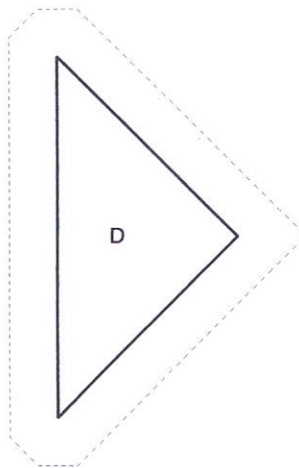

# De Quilt Ster - LeMoyne Star 'Groot'

Key Block (28/50 actual size)

1" x 1"  
controle  
vierkantje

# De Quilt Ster - LeMoyne Star 'Klein'

Key Block (28/50 actual size)

1" x 1"  
controle  
vierkantje

[----- 3" -----]

1.

2.

fabric scraps

3.

ss are the refl

[----- 3" -----]

4.

iflection of a c

quilters heart