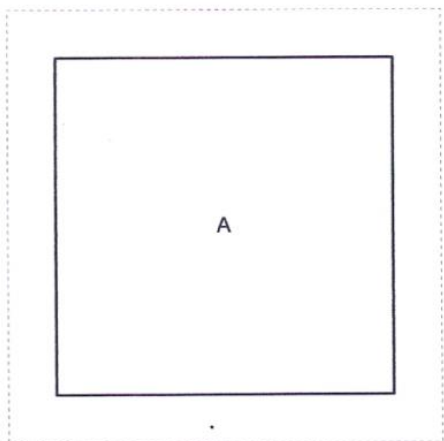

# De Quilt Ster - LeMoyne Star 'Groot'

Key Block (28/50 actual size)

1" x 1"  
controle  
vierkantje

# De Quilt Ster - LeMoyne Star 'Klein'

Key Block (28/50 actual size)

1" x 1"  
controle  
vierkantje

[----- 3" -----]

1.

2.

fabric scraps

3.

ss are the refl

[----- 3" -----]

4.

iflection of a c

quilters heart