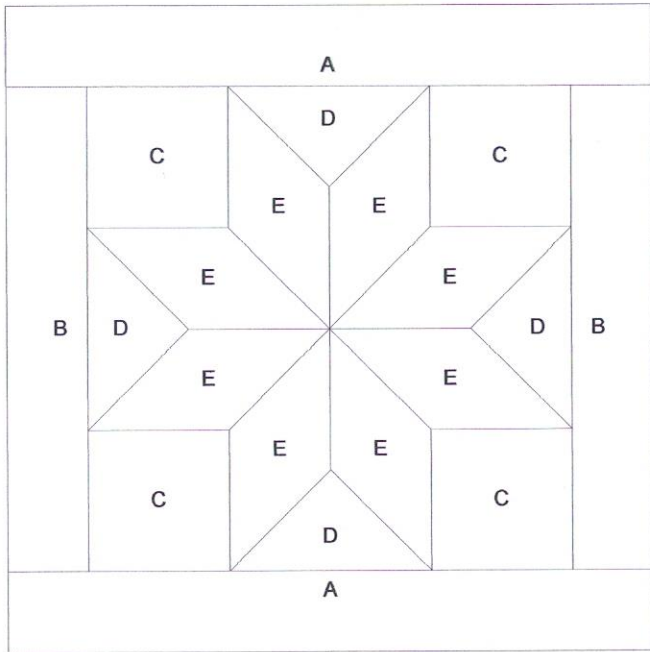

# De Quilt Ster - LeMoyne Star 'Groot'

Key Block (28/50 actual size)

1" x 1"  
controle  
vierkantje

# De Quilt Ster - LeMoyne Star 'Klein'

Key Block (28/50 actual size)

1" x 1"  
controle  
vierkantje

[----- 3" -----]

1.

2.

fabric scraps

3.

ss are the refl

[----- 3" -----]

4.

iflection of a c

quilters heart