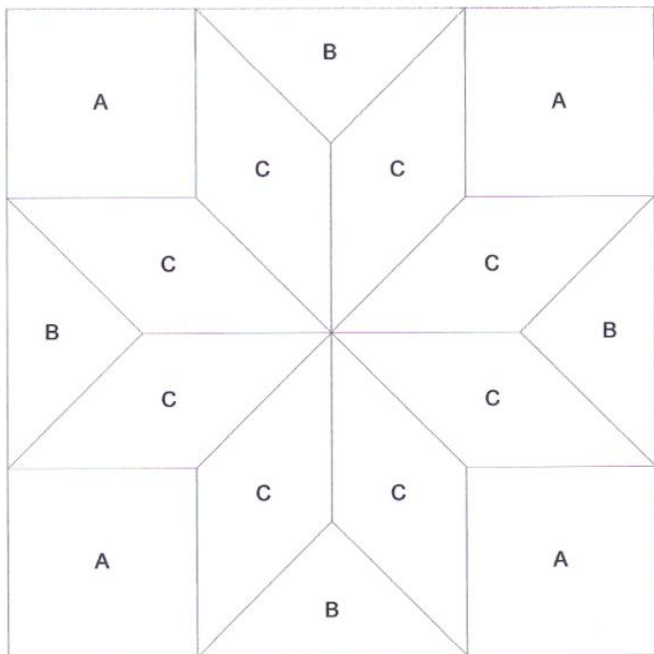

# De Quilt Ster - LeMoyne Star 'Groot'

Key Block (28/50 actual size)

1" x 1"  
controle  
vierkantje

# De Quilt Ster - LeMoyne Star 'Klein'

Key Block (28/50 actual size)

1" x 1"  
controle  
vierkantje

[----- 3" -----]

1.

2.

fabric scraps

3.

ss are the refl

[----- 3" -----]

4.

iflection of a c

quilters heart