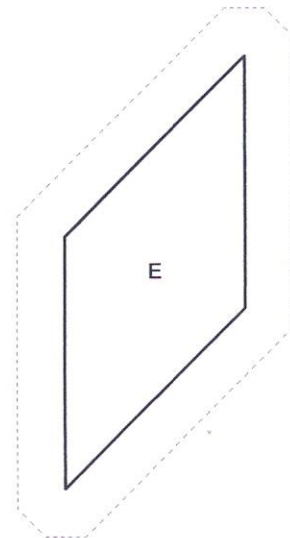

# De Quilt Ster - LeMoyne Star 'Groot'

Key Block (28/50 actual size)

1" x 1"  
controle  
vierkantje

# De Quilt Ster - LeMoyne Star 'Klein'

Key Block (28/50 actual size)

1" x 1"  
controle  
vierkantje

[----- 3" -----]

1.

2.

fabric scraps

3.

ss are the refl

[----- 3" -----]

4.

iflection of a c

quilters heart