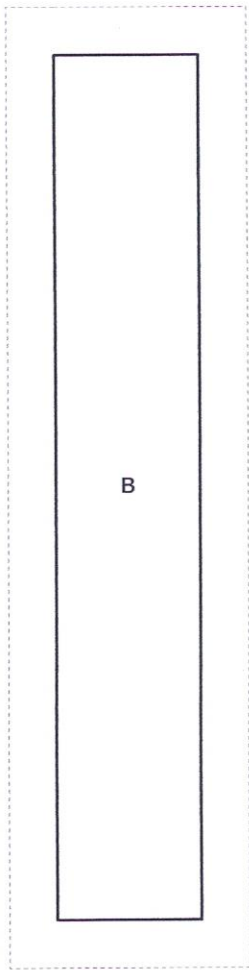

# De Quilt Ster - LeMoyne Star 'Groot'

Key Block (28/50 actual size)

1" x 1"  
controle  
vierkantje

# De Quilt Ster - LeMoyne Star 'Klein'

Key Block (28/50 actual size)

1" x 1"  
controle  
vierkantje

[----- 3" -----]

1.

2.

fabric scraps

3.

ss are the refl

[----- 3" -----]

4.

iflection of a c

quilters heart