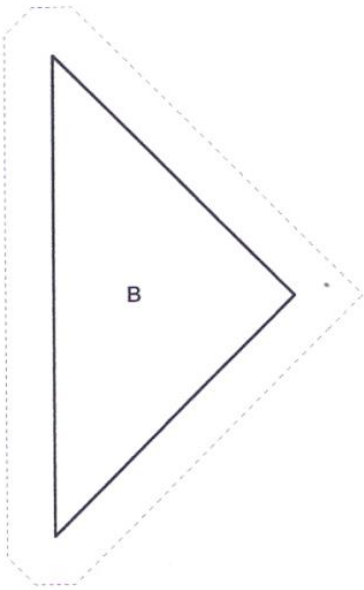

# De Quilt Ster - LeMoyne Star 'Groot'

Key Block (28/50 actual size)

1" x 1"  
controle  
vierkantje

# De Quilt Ster - LeMoyne Star 'Klein'

Key Block (28/50 actual size)

1" x 1"  
controle  
vierkantje

[----- 3" -----]

1.

2.

fabric scraps

3.

ss are the refl

[----- 3" -----]

4.

iflection of a c

quilters heart