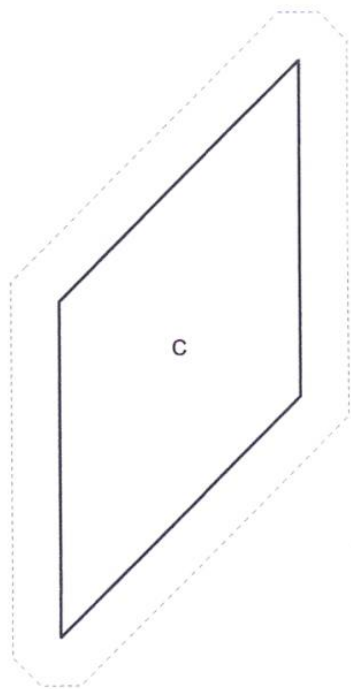

# De Quilt Ster - LeMoyne Star 'Groot'

Key Block (28/50 actual size)

1" x 1"  
controle  
vierkantje

# De Quilt Ster - LeMoyne Star 'Klein'

Key Block (28/50 actual size)

1" x 1"  
controle  
vierkantje

[----- 3" -----]

1.

2.

fabric scraps

3.

ss are the refl

[----- 3" -----]

4.

iflection of a c

quilters heart